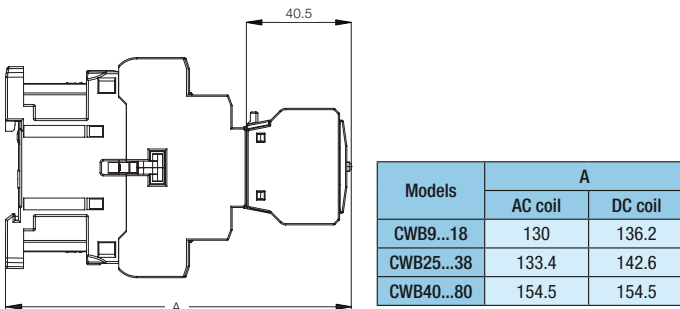

Dimensions (mm)

CWB9...18, CWB25...38

CWB40...80

| Models | A | |
|------------|---------|---------|
| | AC coil | DC coil |
| CWB40...80 | 120.6 | 120.6 |

Mounting Position

CWB9...80

CWB9...18, CWB25...38, CWB40...80 + BFB (Front Mounted Auxiliary Contact Block)

CWB9...18, CWB25...38 + BLB (Side Mounted Auxiliary Contact Block)

2 x CWB9...38 + IM1 (Mechanical Interlock) 2 x CWB40...80 + IM2 (Mechanical Interlock)

CWB40...80 + BLB (Side-Mounted Contact Block)