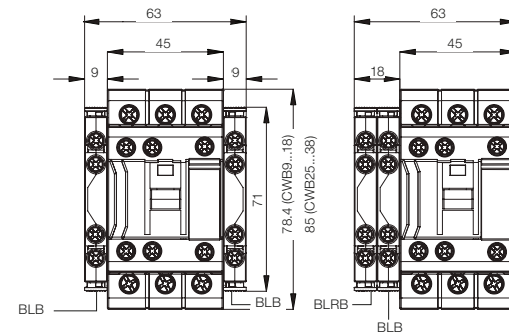

Dimensions (mm)

CWB9...18, CWB25...38

CWB40...80

| Models | A | |
|------------|---------|---------|
| | AC coil | DC coil |
| CWB40...80 | 120.6 | 120.6 |

Mounting Position

CWB9...80

CWB9...18, CWB25...38, CWB40...80 + BFB (Front Mounted Auxiliary Contact Block)

CWB9...18, CWB25...38 + BLB (Side Mounted Auxiliary Contact Block)

2 x CWB9...38 + IM1 (Mechanical Interlock) 2 x CWB40...80 + IM2 (Mechanical Interlock)

CWB40...80 + BLB (Side-Mounted Contact Block)