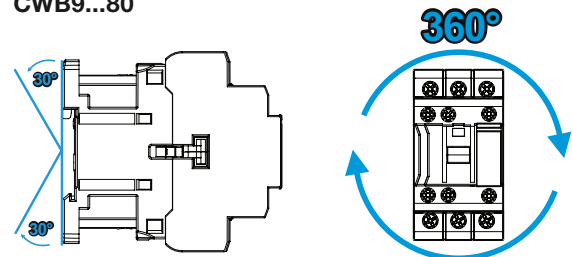

Dimensions (mm)

CWB9...18, CWB25...38

CWB40...80

| Models | A | |
|------------|---------|---------|
| | AC coil | DC coil |
| CWB40...80 | 120.6 | 120.6 |

Mounting Position

CWB9...80

CWB9...18, CWB25...38, CWB40...80 + BFB (Front Mounted Auxiliary Contact Block)

CWB9...18, CWB25...38 + BLB (Side Mounted Auxiliary Contact Block)

2 x CWB9...38 + IM1 (Mechanical Interlock) 2 x CWB40...80 + IM2 (Mechanical Interlock)

CWB40...80 + BLB (Side-Mounted Contact Block)