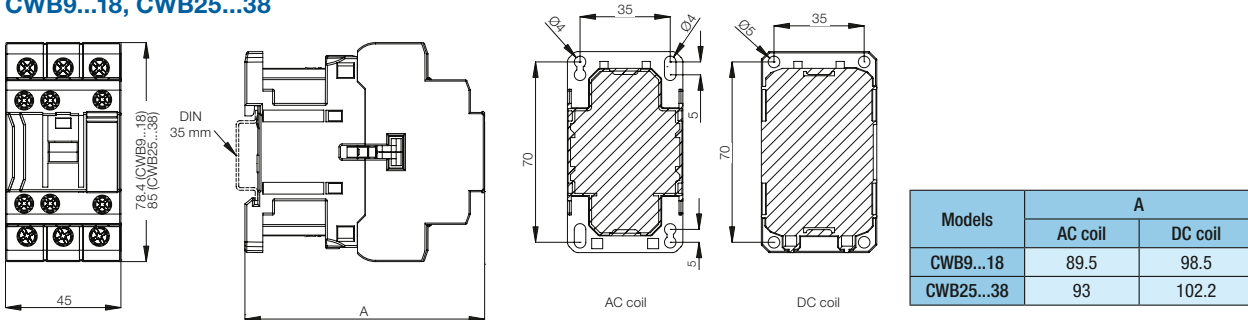

Dimensions (mm)

CWB9...18, CWB25...38

CWB40...80

| Models | A | |
|------------|---------|---------|
| | AC coil | DC coil |
| CWB40...80 | 120.6 | 120.6 |

Mounting Position

CWB9...80

CWB9...18, CWB25...38, CWB40...80 + BFB (Front Mounted Auxiliary Contact Block)

CWB9...18, CWB25...38 + BLB (Side Mounted Auxiliary Contact Block)

2 x CWB9...38 + IM1 (Mechanical Interlock) 2 x CWB40...80 + IM2 (Mechanical Interlock)

CWB40...80 + BLB (Side-Mounted Contact Block)