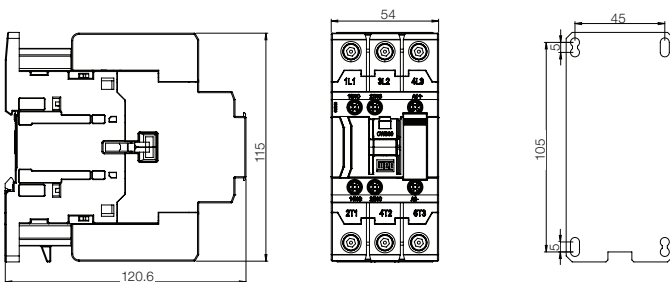

Dimensions (mm)

CWB9...18, CWB25...38

CWB40...80

| Models | A | |
|------------|---------|---------|
| | AC coil | DC coil |
| CWB40...80 | 120.6 | 120.6 |

Mounting Position

CWB9...80

CWB9...18, CWB25...38, CWB40...80 + BFB (Front Mounted Auxiliary Contact Block)

CWB9...18, CWB25...38 + BLB (Side Mounted Auxiliary Contact Block)

2 x CWB9...38 + IM1 (Mechanical Interlock) 2 x CWB40...80 + IM2 (Mechanical Interlock)

CWB40...80 + BLB (Side-Mounted Contact Block)