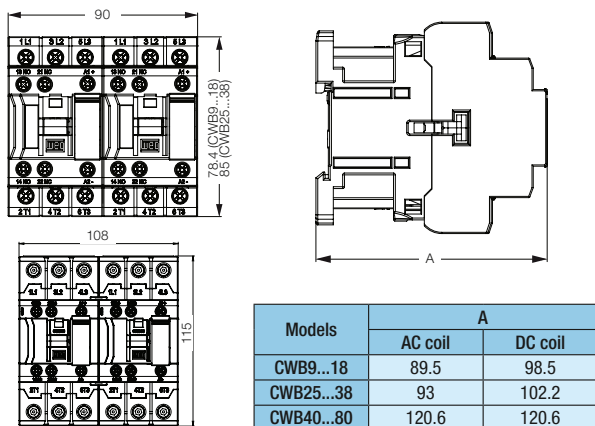

Dimensions (mm)

CWB9...18, CWB25...38

CWB40...80

| Models | A | |
|------------|---------|---------|
| | AC coil | DC coil |
| CWB40...80 | 120.6 | 120.6 |

Mounting Position

CWB9...80

CWB9...18, CWB25...38, CWB40...80 + BFB (Front Mounted Auxiliary Contact Block)

CWB9...18, CWB25...38 + BLB (Side Mounted Auxiliary Contact Block)

2 x CWB9...38 + IM1 (Mechanical Interlock) 2 x CWB40...80 + IM2 (Mechanical Interlock)

CWB40...80 + BLB (Side-Mounted Contact Block)